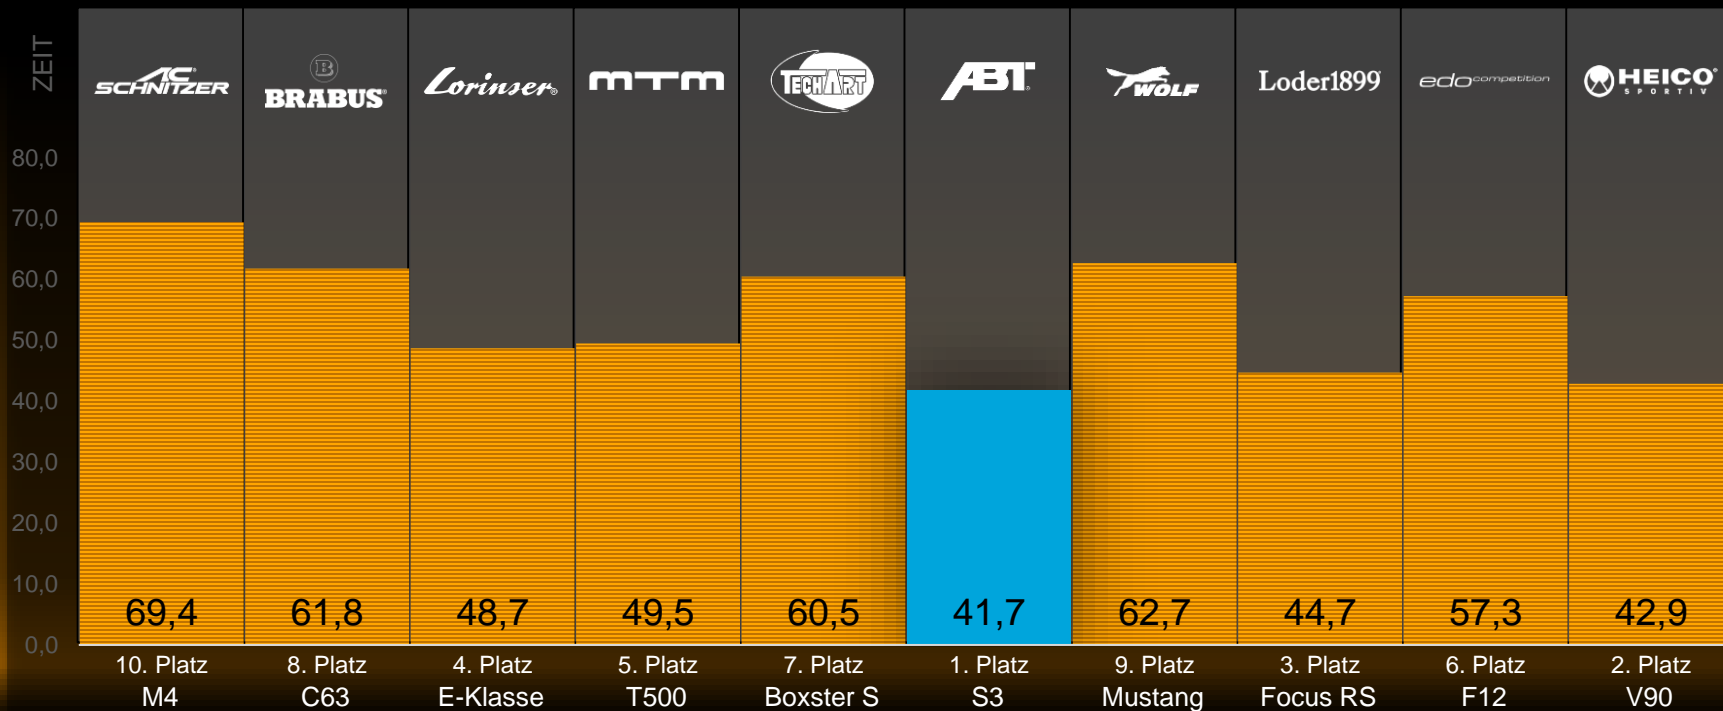

# Station Dynamiktest: Slalom

# Station Dynamiktest: Beschleunigung

# Station Dynamiktest: Gesamt