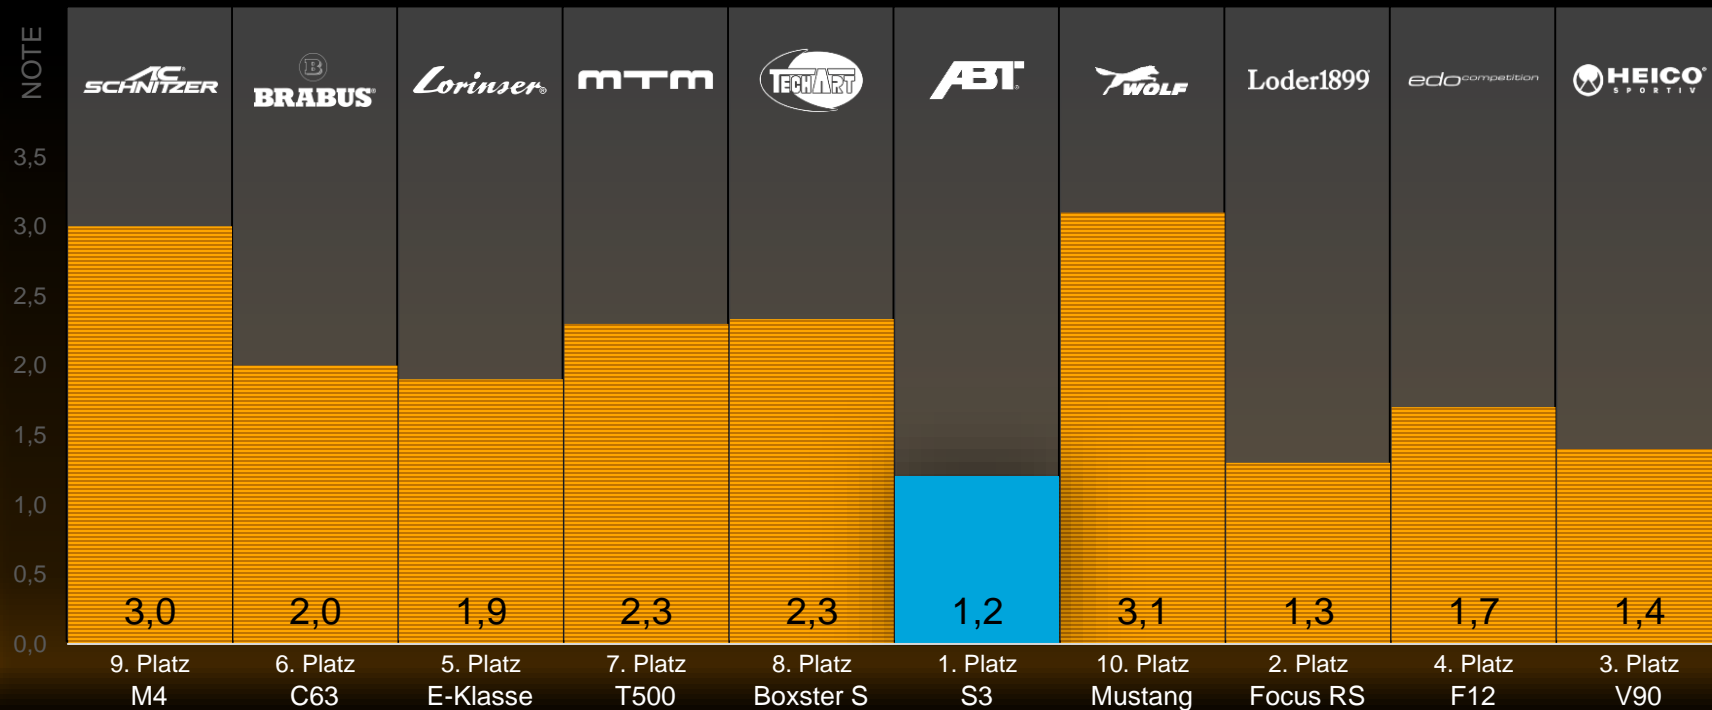

Station Handlingtest: Fahrstabilität