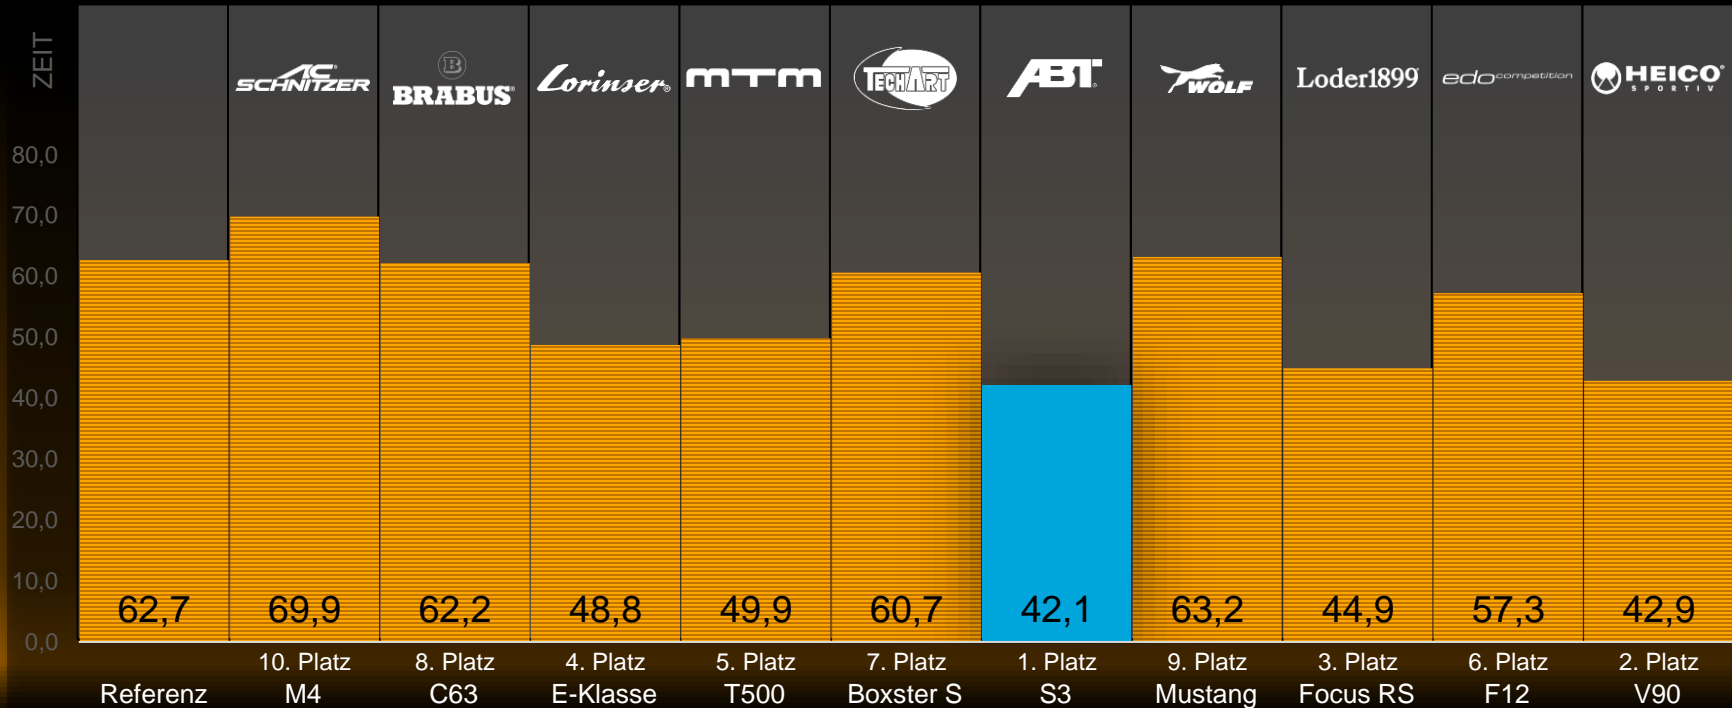

# Station Dynamiktest: Slalom