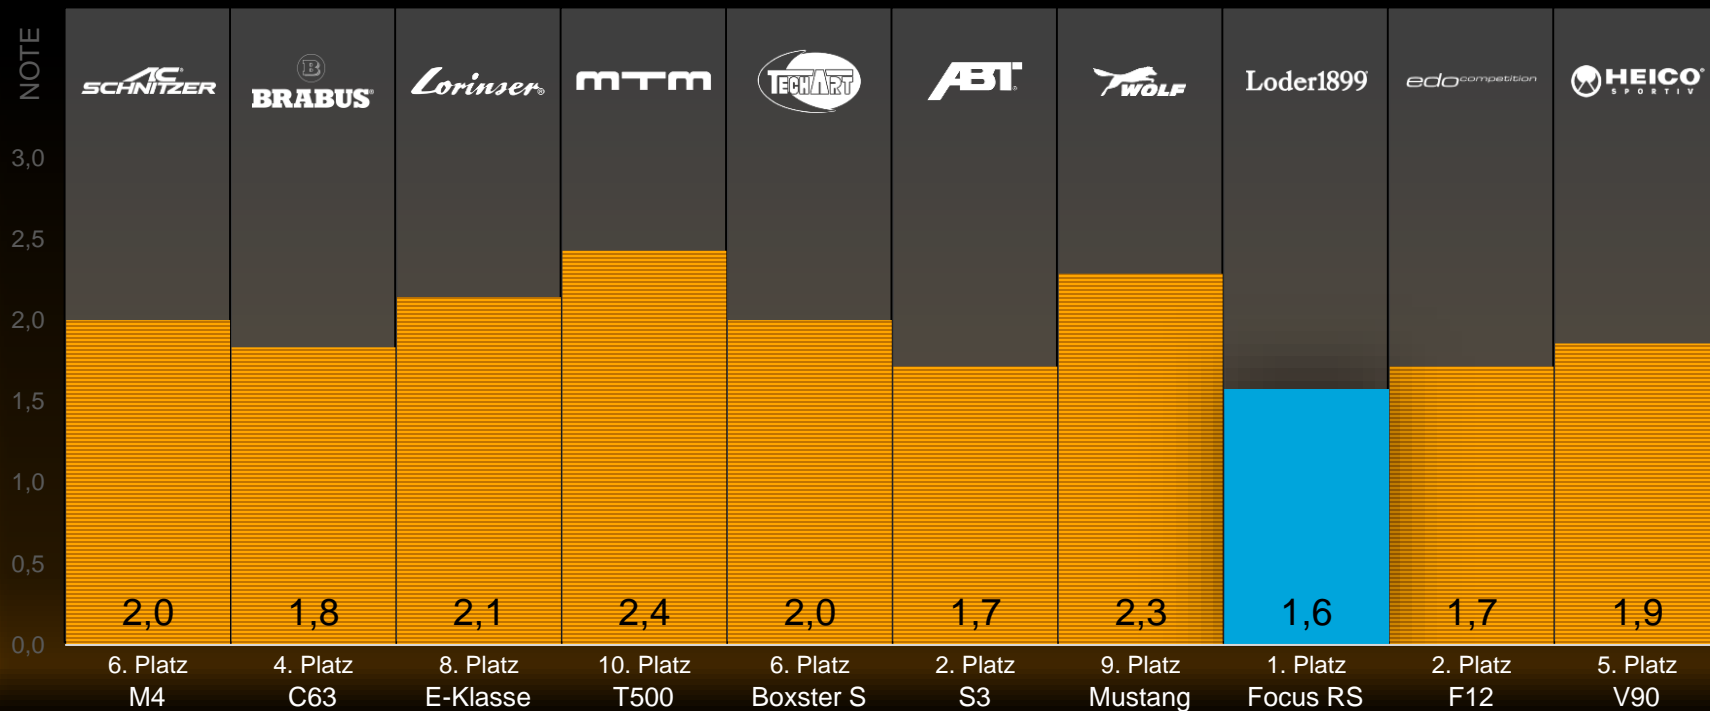

Station Handlingtest: Einlenkverhalten