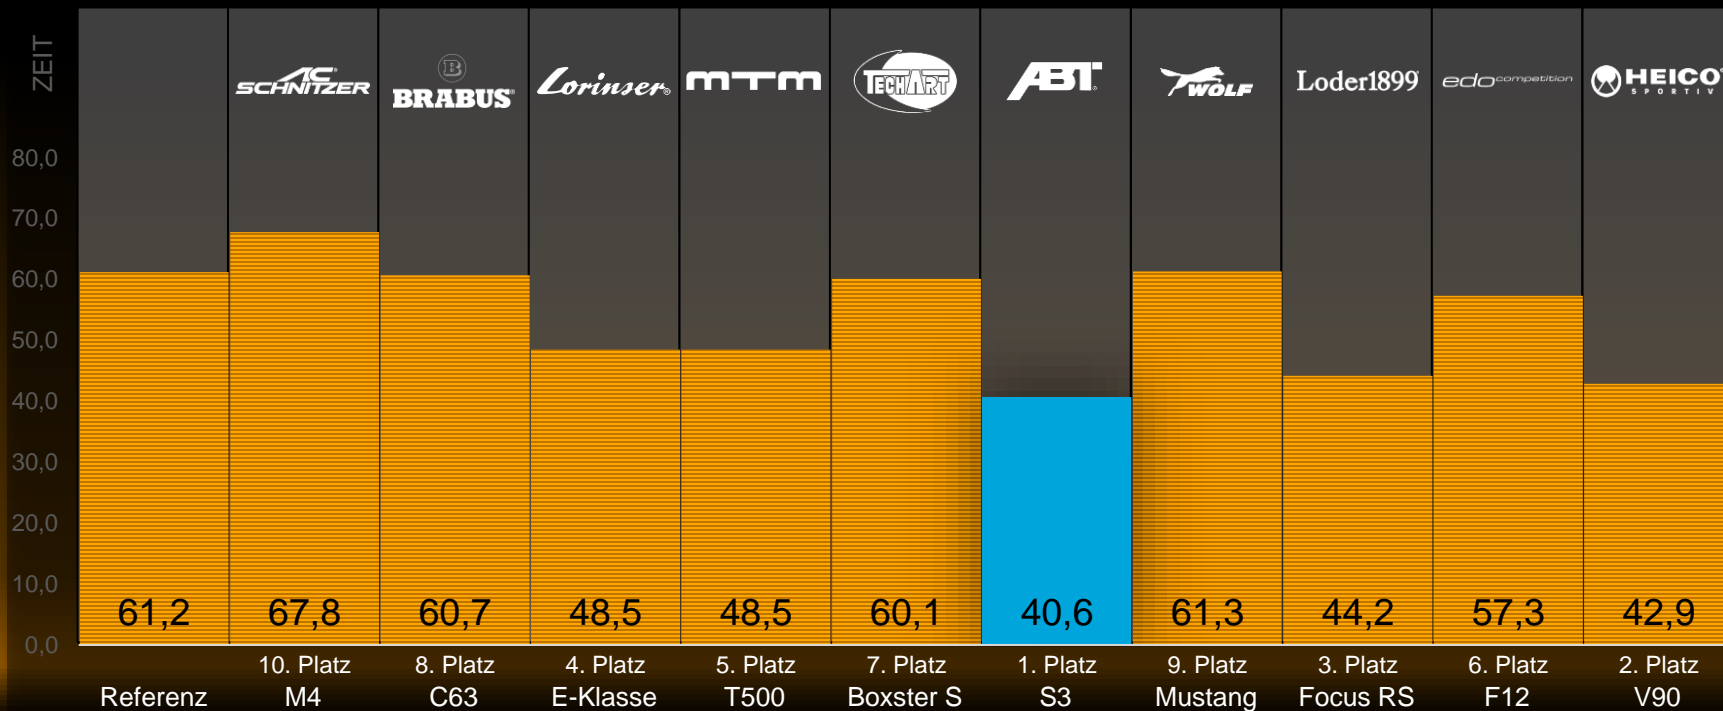

# Station Dynamiktest: Slalom

# Station Dynamiktest: Beschleunigung

# Station Dynamiktest: Gesamt